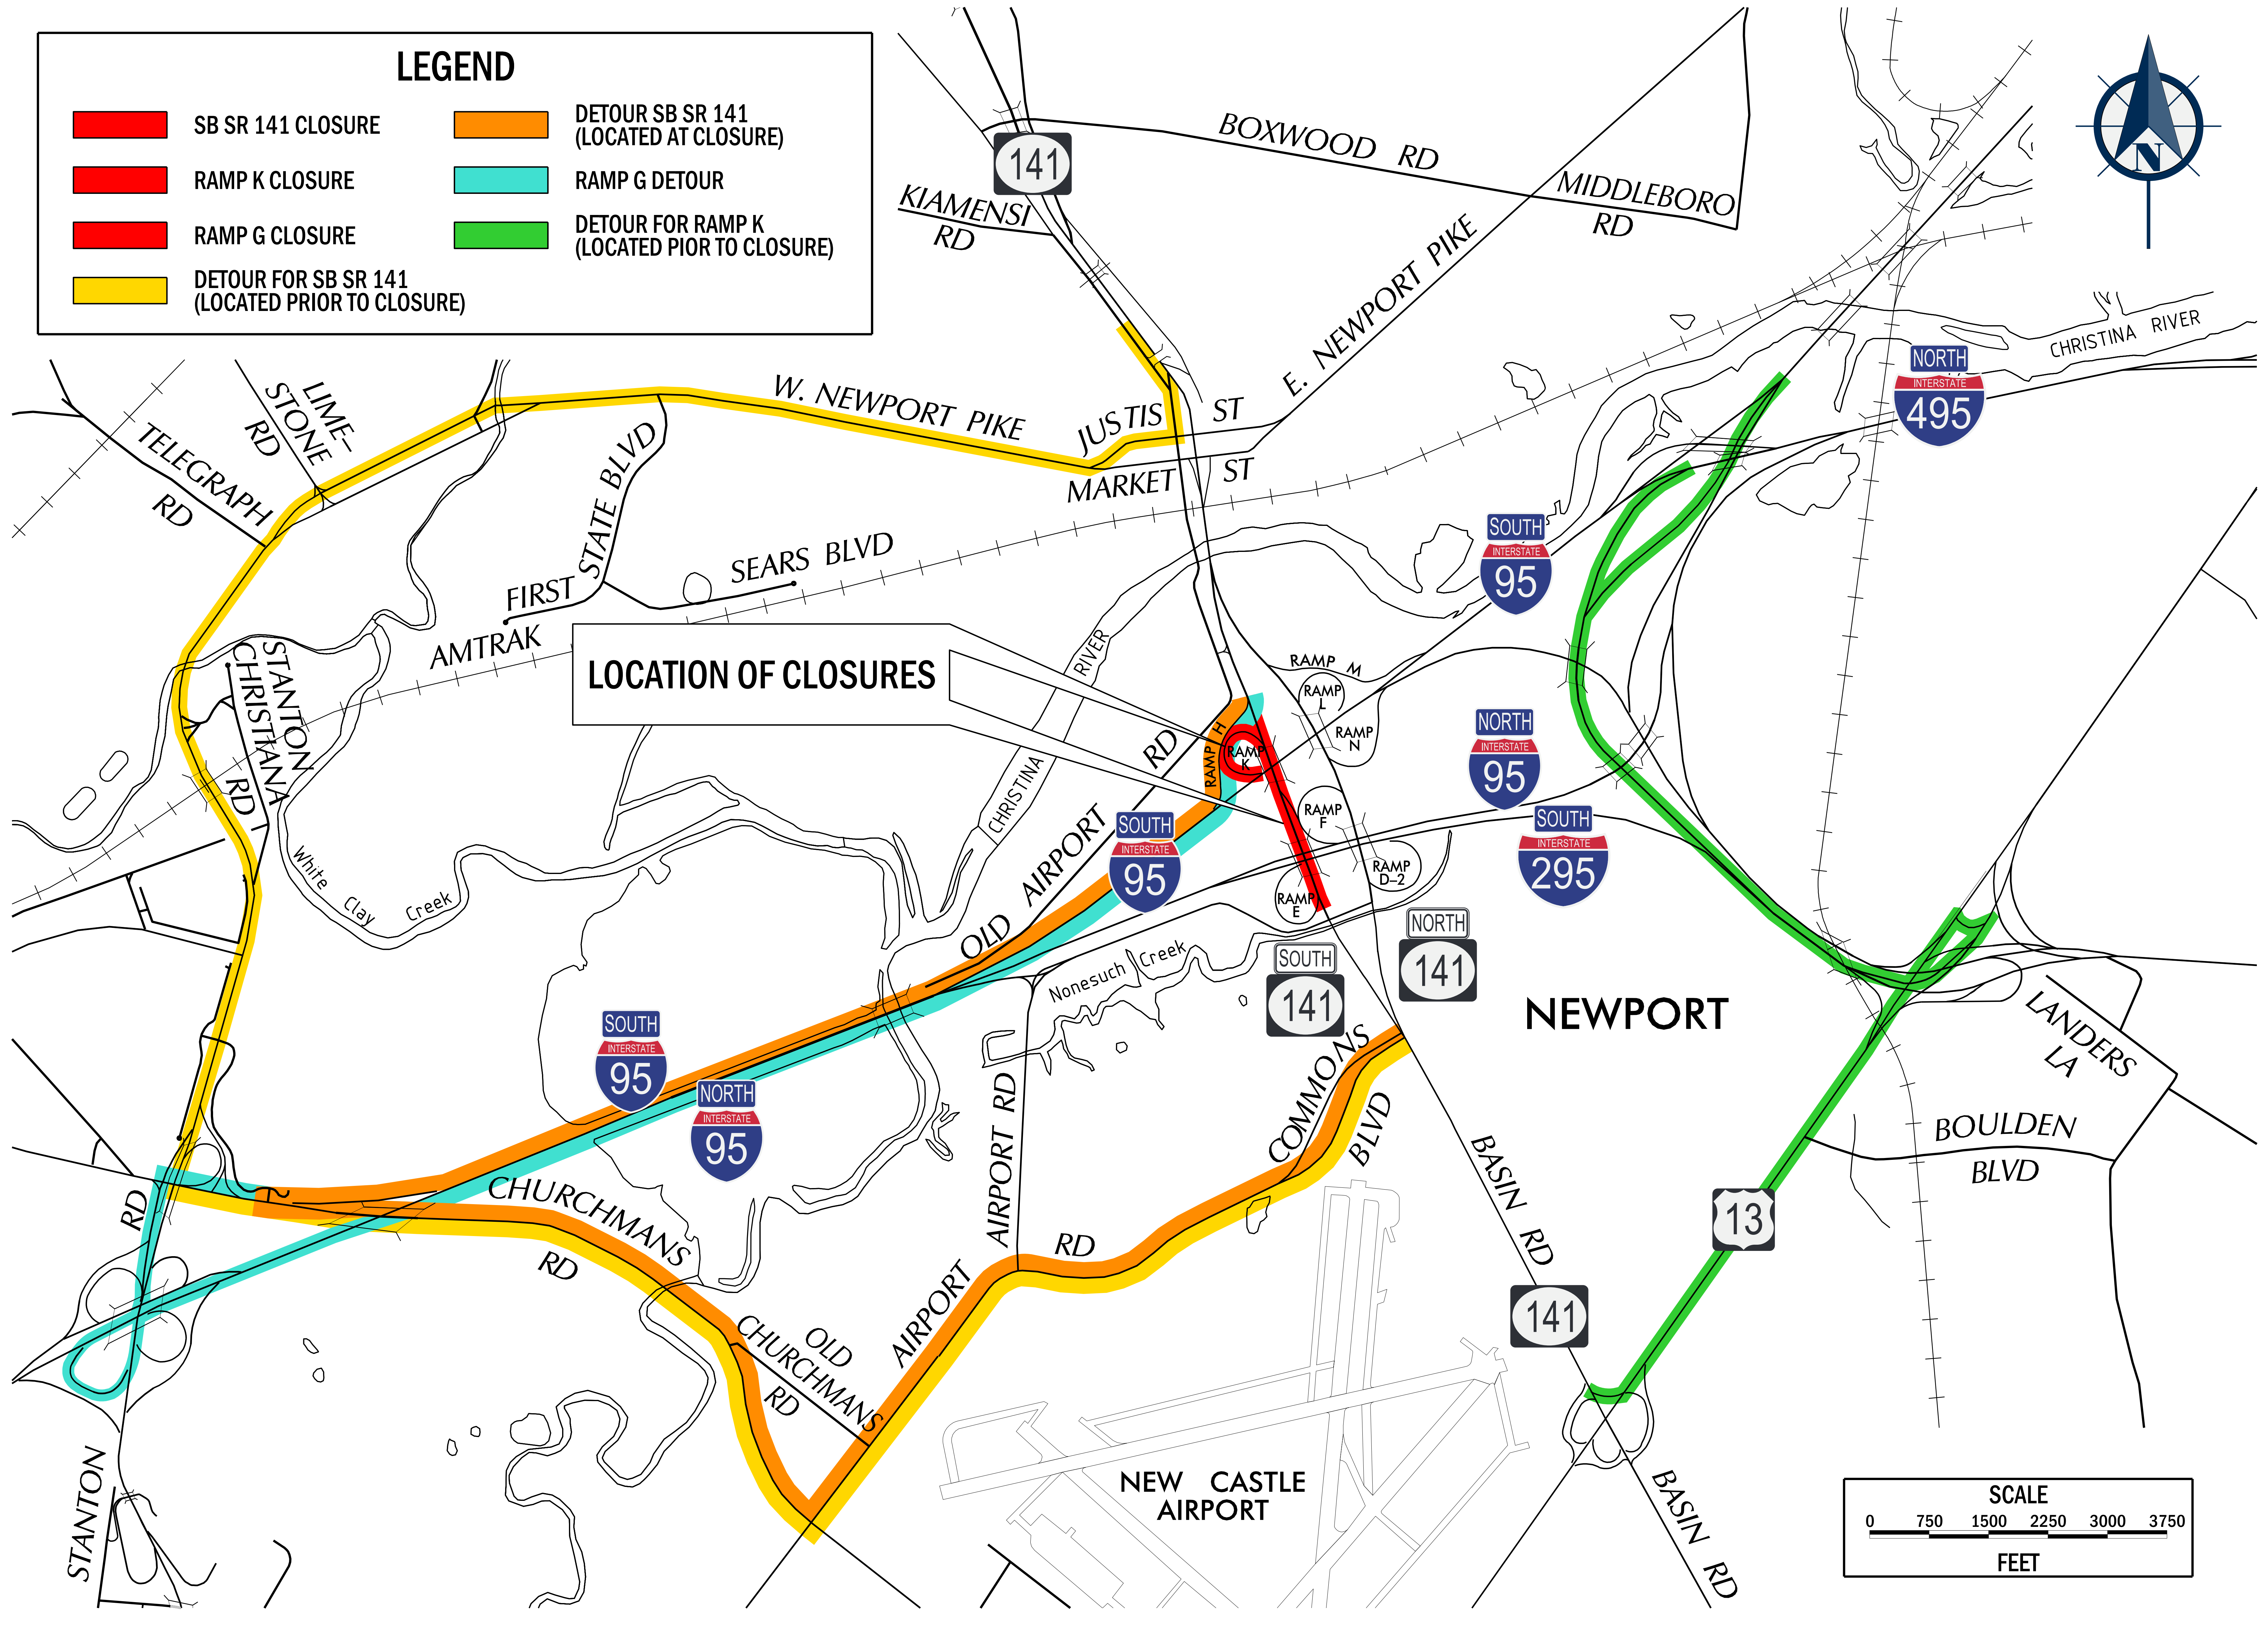

SR 141 IMPROVEMENTS, I-95 INTERCHANGE TO JAY DRIVE

DETOUR PLAN S SB SR 141 CLOSED

LEGEND

	SB SR 141 CLOSURE		DETOUR SB SR 141 (LOCATED AT CLOSURE)
	RAMP K CLOSURE		RAMP G DETOUR
	RAMP G CLOSURE		DETOUR FOR RAMP K (LOCATED PRIOR TO CLOSURE)
	DETOUR FOR SB SR 141 (LOCATED PRIOR TO CLOSURE)		

SR 141 IMPROVEMENTS, I-95 INTERCHANGE TO JAY DRIVE - DETOUR PLAN S SB SR 141 CLOSED - JUNE 2020

JUNE 2020