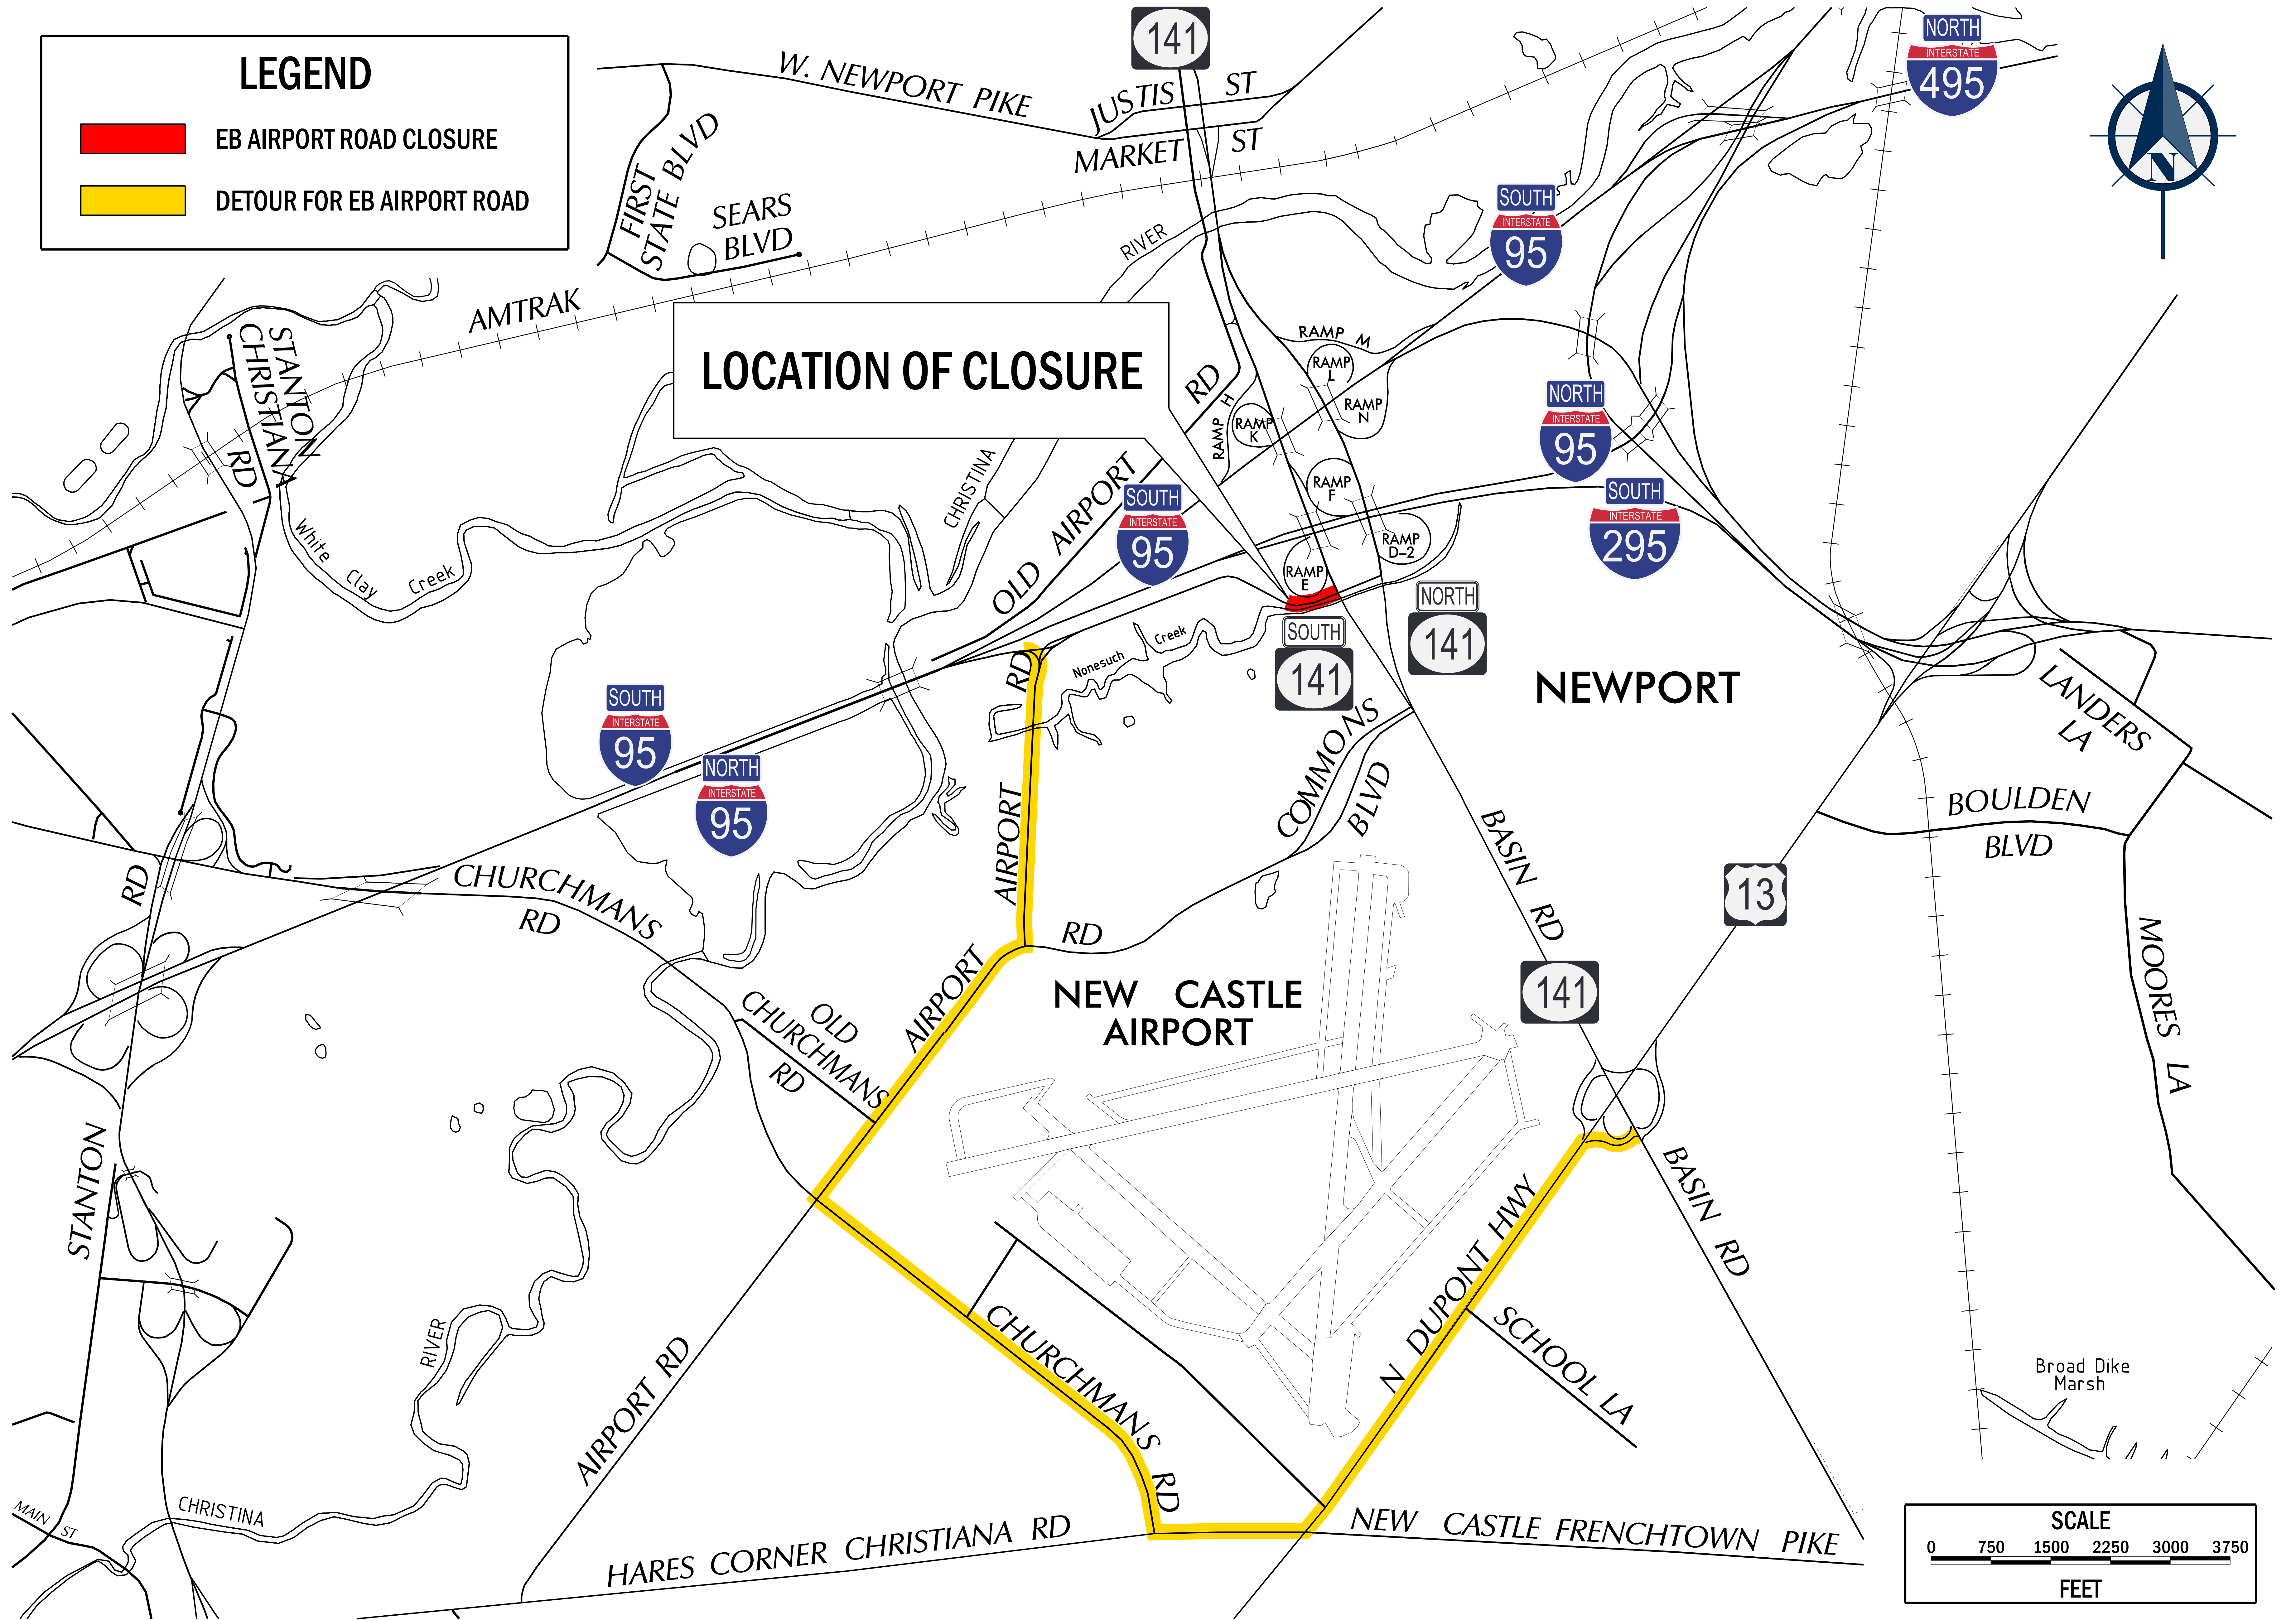

SR 141 IMPROVEMENTS, I-95 INTERCHANGE TO JAY DRIVE

DETOUR PLAN O EB AIRPORT ROAD CLOSED

LEGEND

-  EB AIRPORT ROAD CLOSURE
-  DETOUR FOR EB AIRPORT ROAD

LOCATION OF CLOSURE

SR 141 IMPROVEMENTS, I-95 INTERCHANGE TO JAY DRIVE - DETOUR PLAN O EB AIRPORT ROAD CLOSED - JUNE 2020