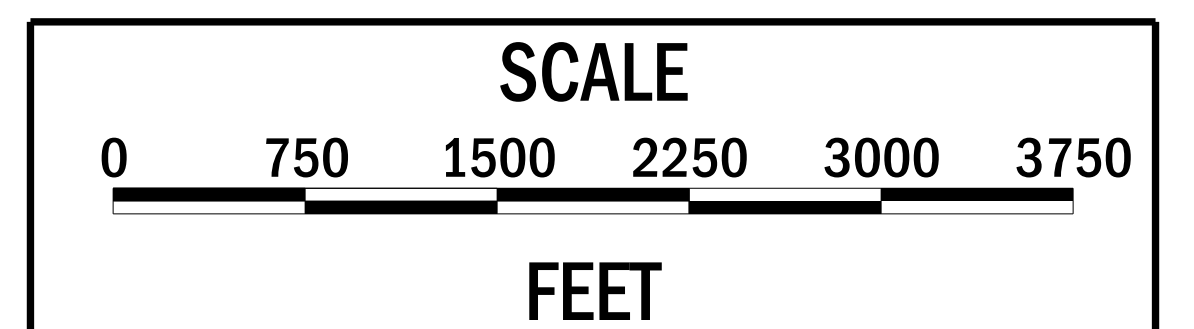

SR 141 IMPROVEMENTS, I-95 INTERCHANGE TO JAY DRIVE

DETOUR PLAN O EB AIRPORT ROAD CLOSED

LEGEND

-  EB AIRPORT ROAD CLOSURE
-  DETOUR FOR EB AIRPORT ROAD

LOCATION OF CLOSURE

SR 141 IMPROVEMENTS, I-95 INTERCHANGE TO JAY DRIVE - DETOUR PLAN O EB AIRPORT ROAD CLOSED - JUNE 2020