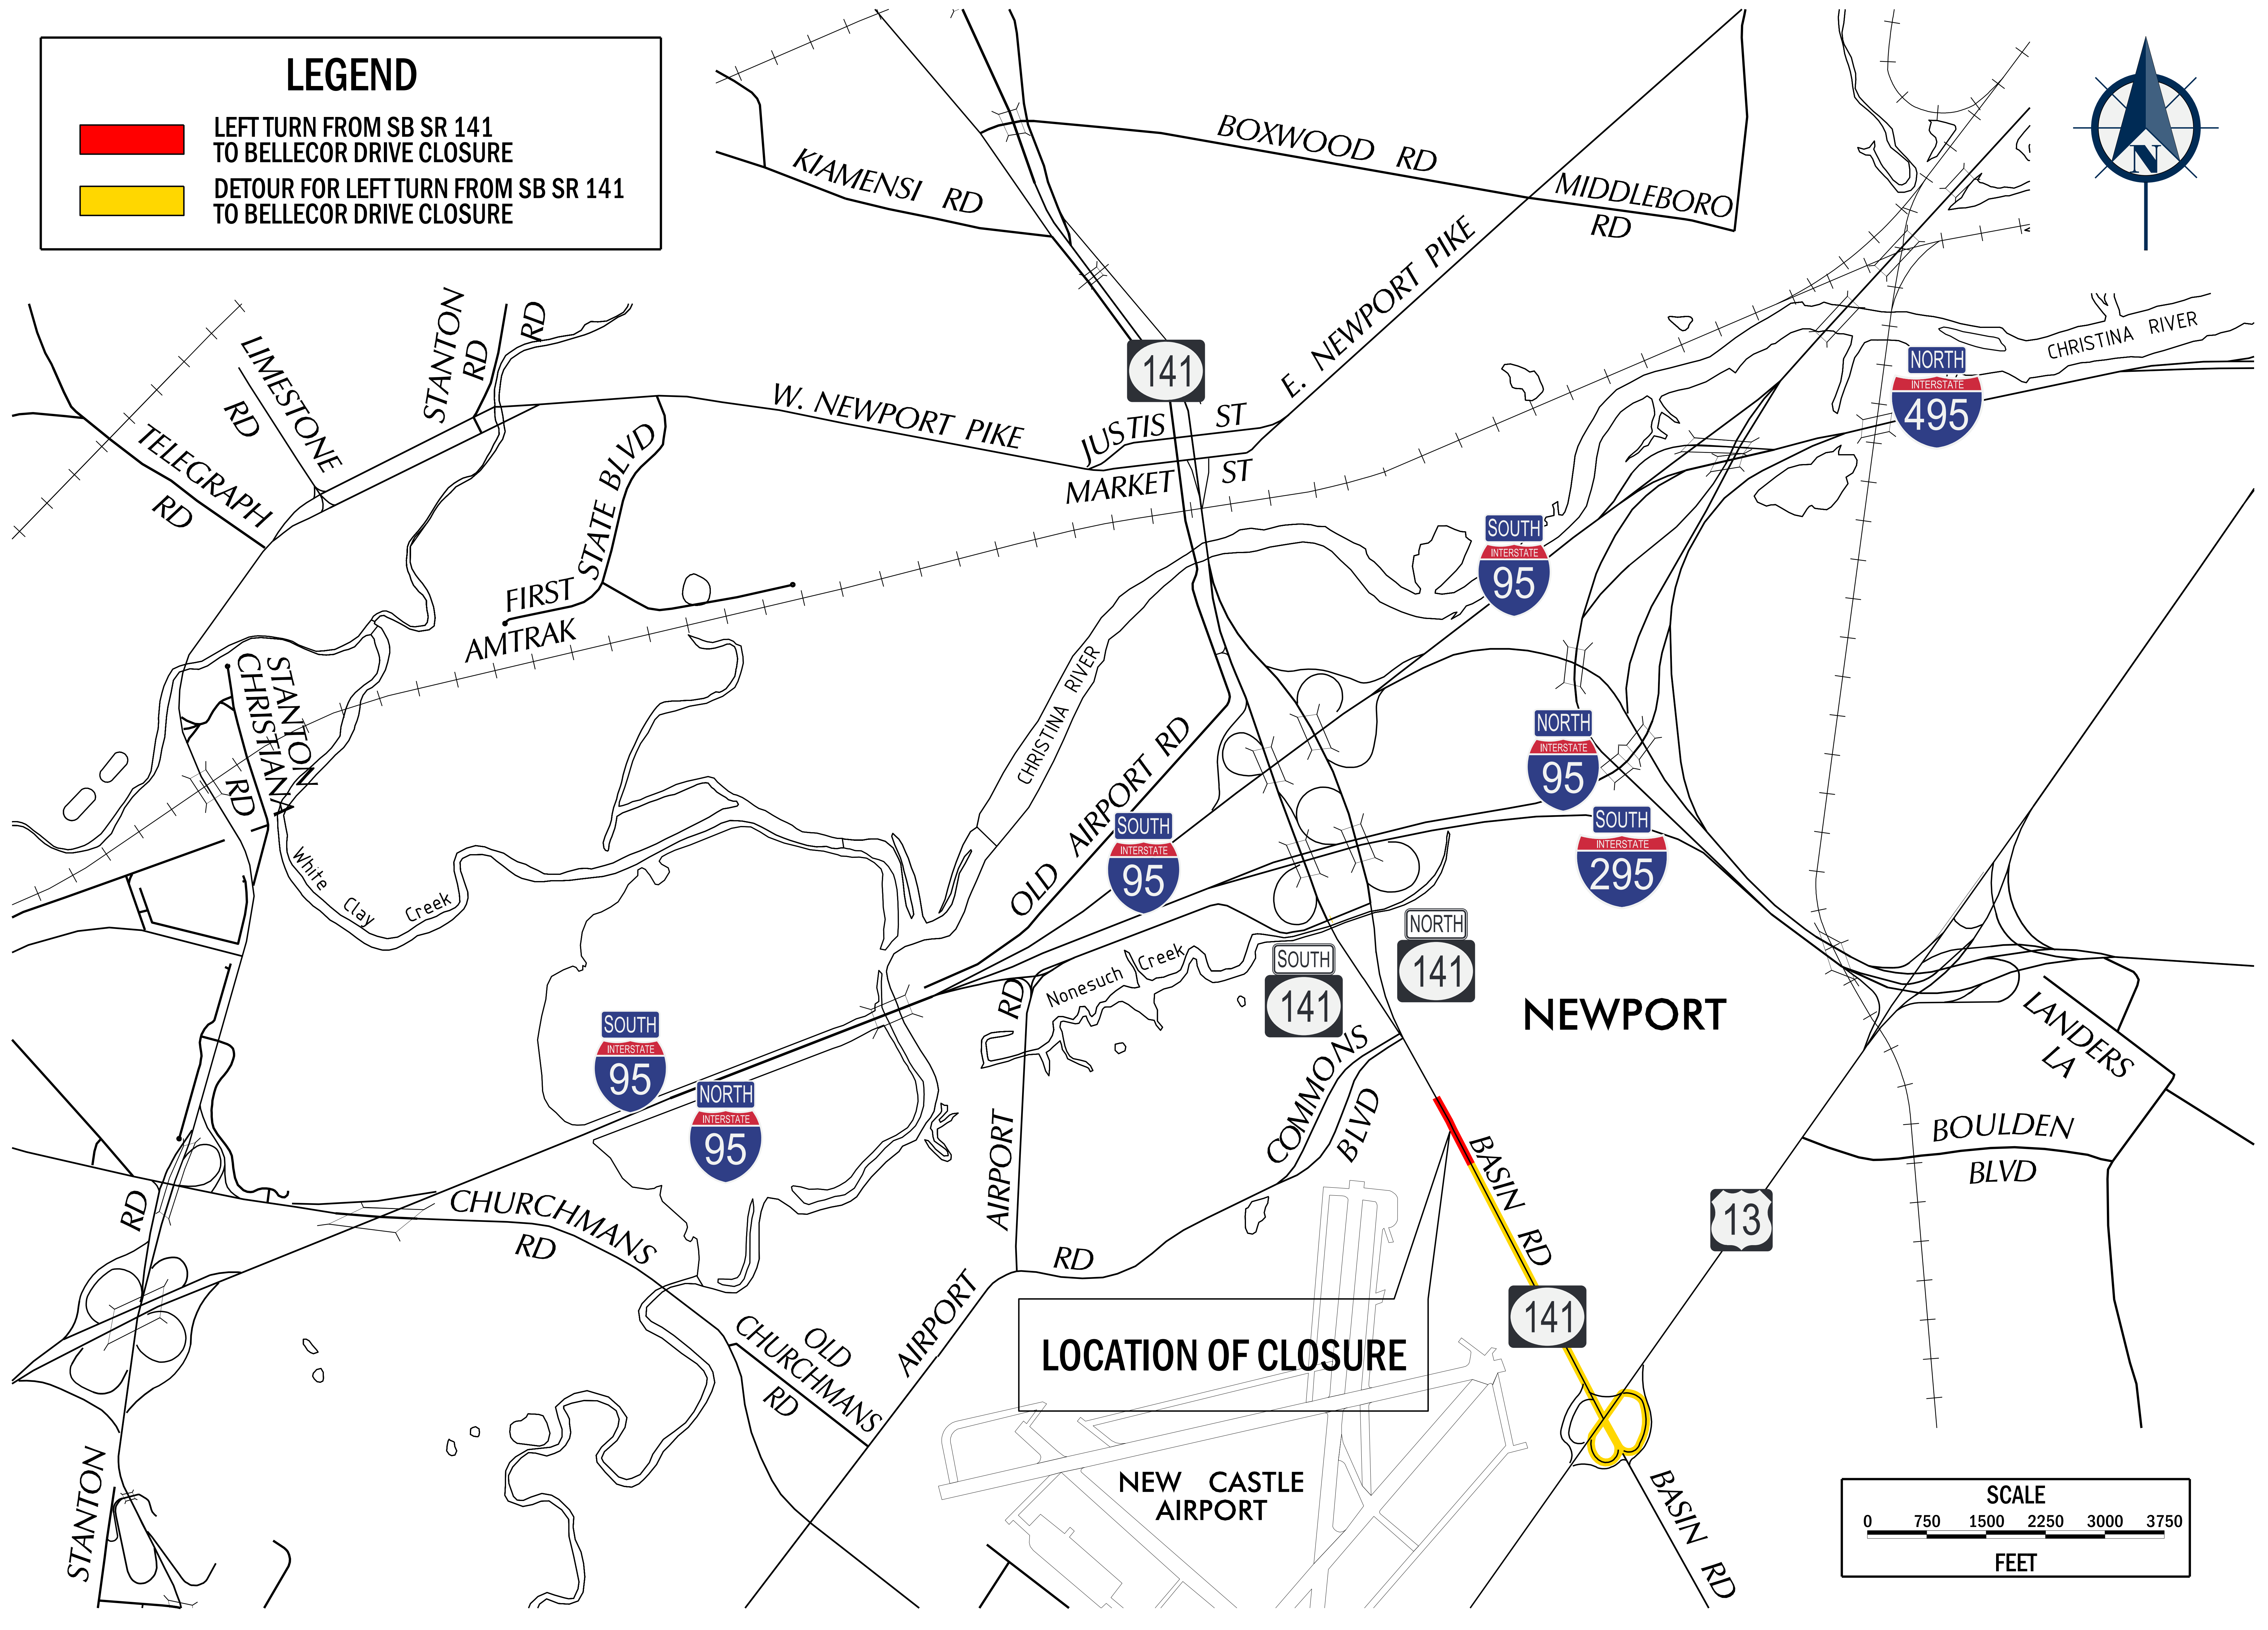

SR 141 IMPROVEMENTS, I-95 INTERCHANGE TO JAY DRIVE

DETOUR PLAN M SB LEFT TURN ONTO BELLECOR CLOSED

LEGEND

-  LEFT TURN FROM SB SR 141 TO BELLECOR DRIVE CLOSURE
-  DETOUR FOR LEFT TURN FROM SB SR 141 TO BELLECOR DRIVE CLOSURE

SR 141 IMPROVEMENTS, I-95 INTERCHANGE TO JAY DRIVE - DETOUR PLAN M SB LEFT TURN ONTO BELLECOR CLOSED - JUNE 2020

JUNE 2020