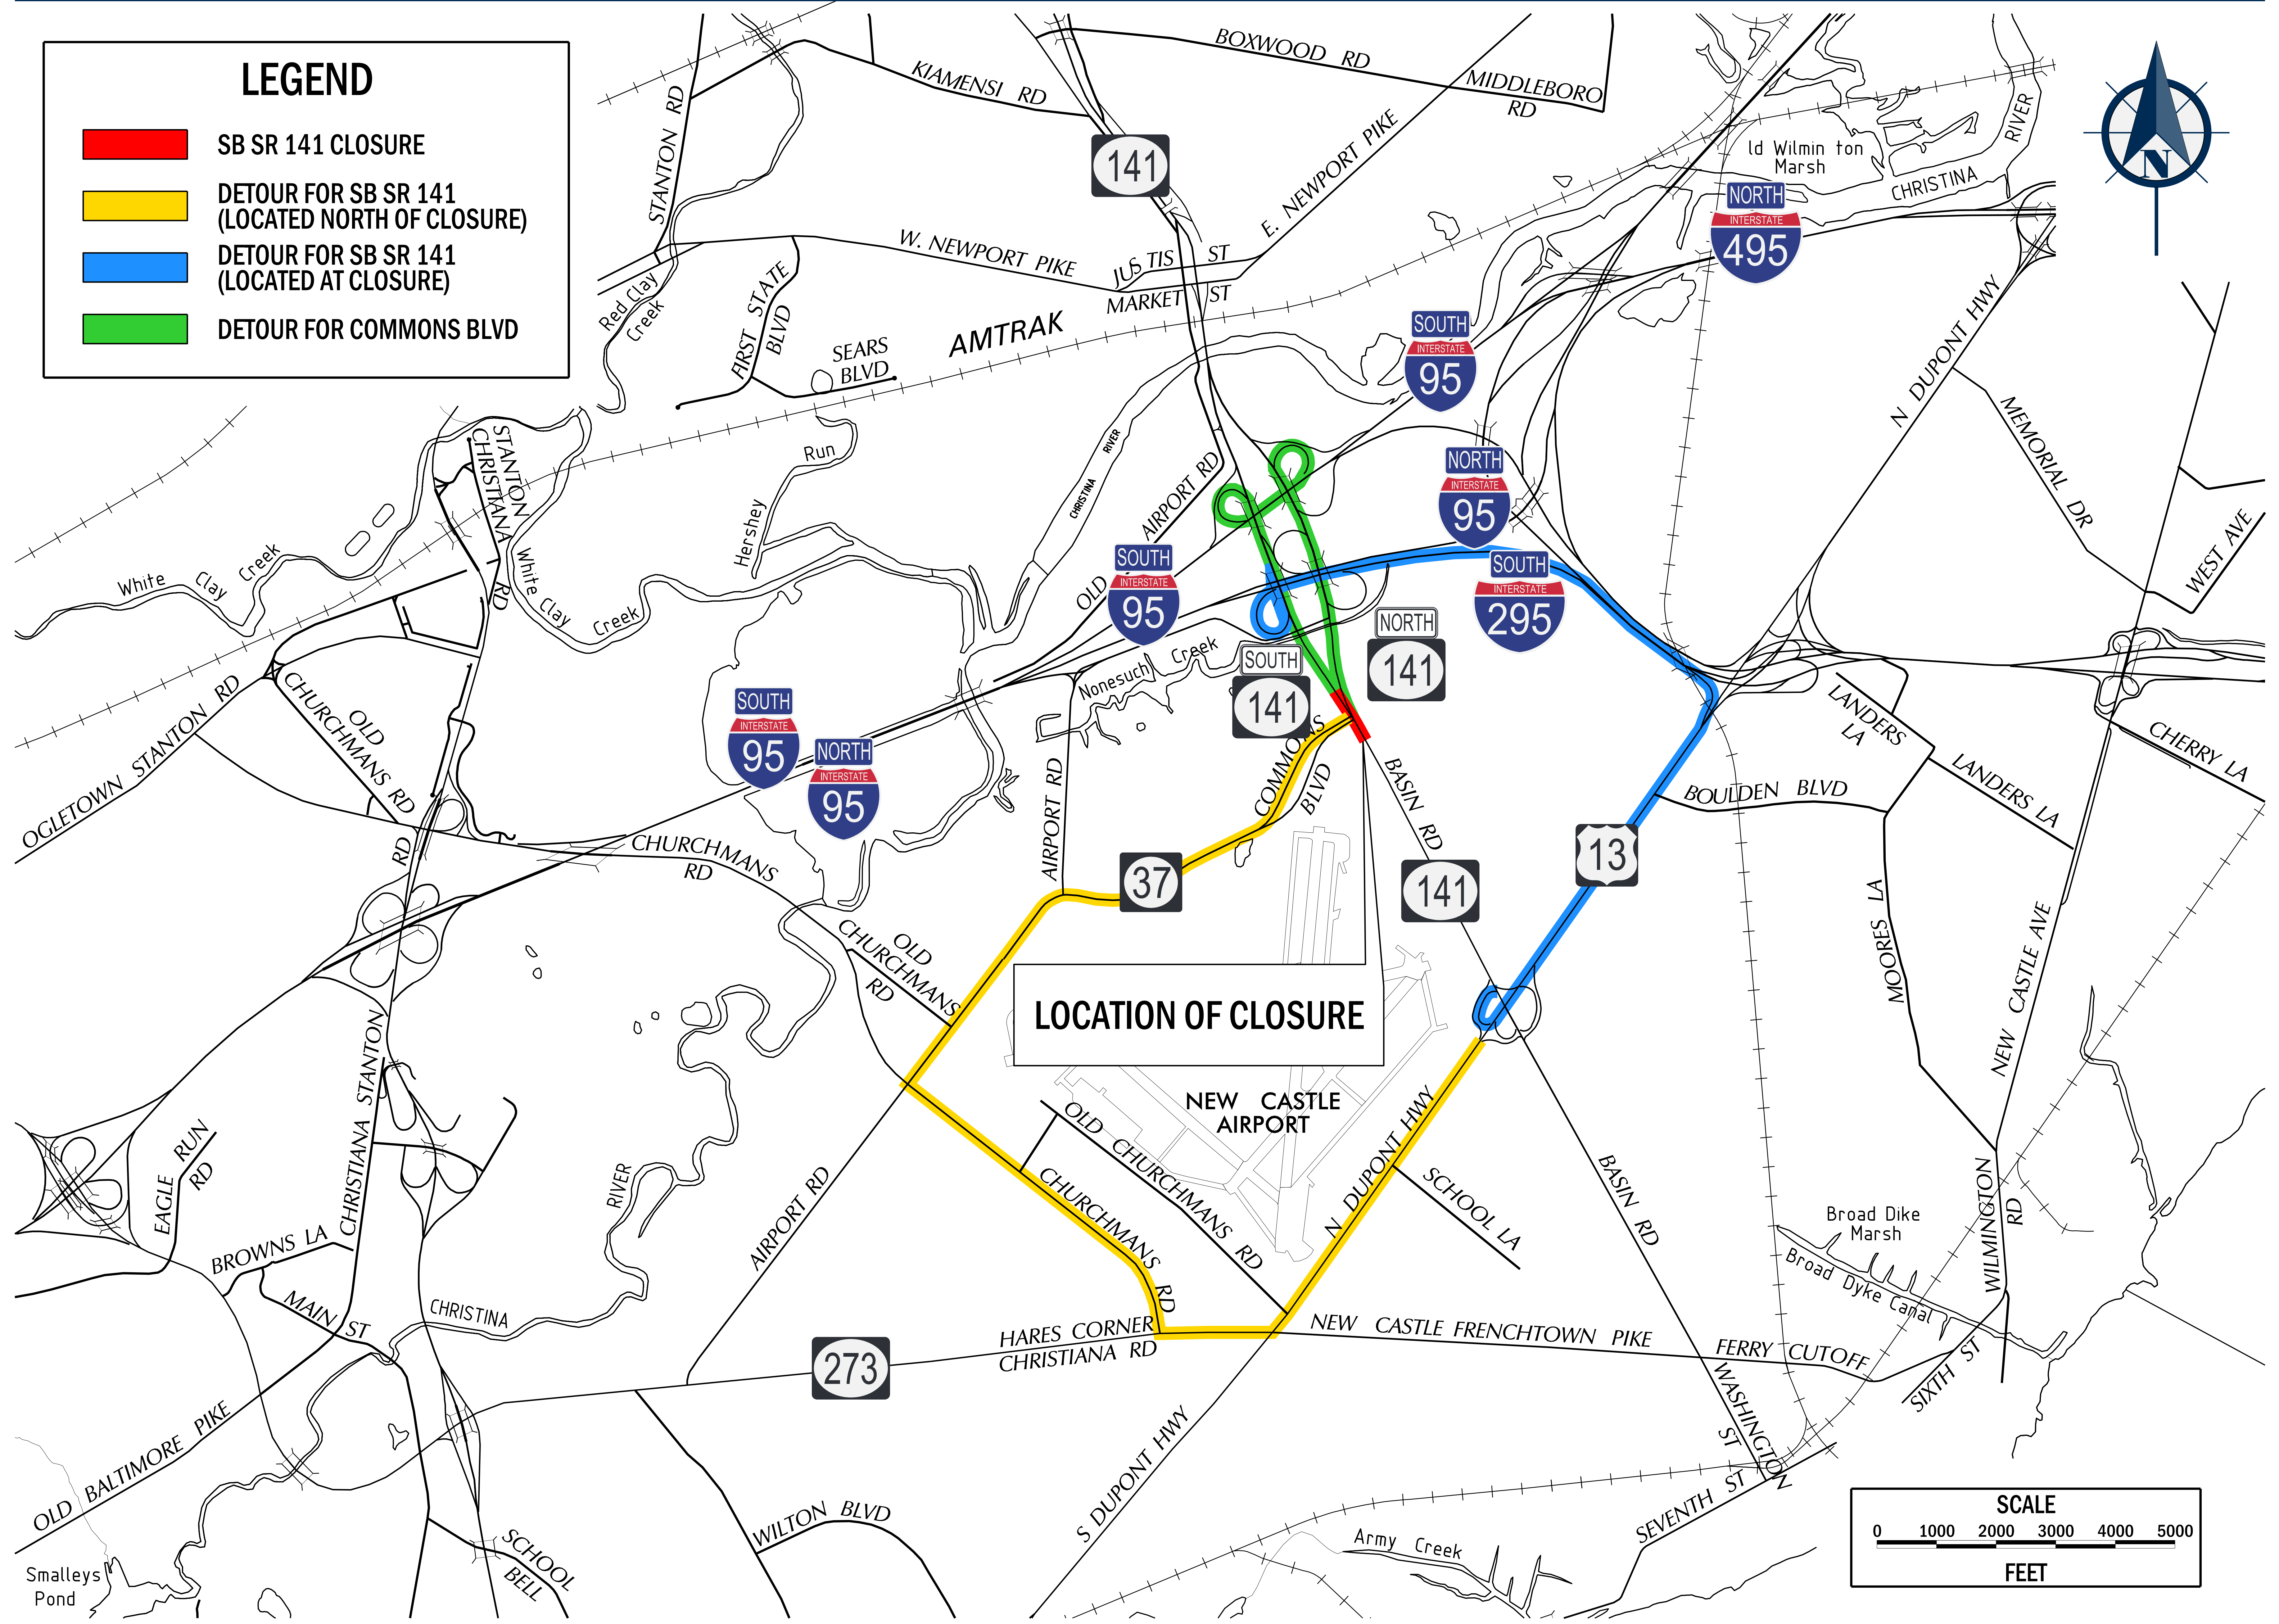

SR 141 IMPROVEMENTS, I-95 INTERCHANGE TO JAY DRIVE

DETOUR PLAN L SR 141 SB CLOSED AT SR 37

LEGEND

- SB SR 141 CLOSURE
- DETOUR FOR SB SR 141 (LOCATED NORTH OF CLOSURE)
- DETOUR FOR SB SR 141 (LOCATED AT CLOSURE)
- DETOUR FOR COMMONS BLVD

LOCATION OF CLOSURE

SR 141 IMPROVEMENTS, I-95 INTERCHANGE TO JAY DRIVE - DETOUR PLAN K SR 141 NB CLOSED NORTH OF SR 37 - JUNE 2020

JUNE 2020