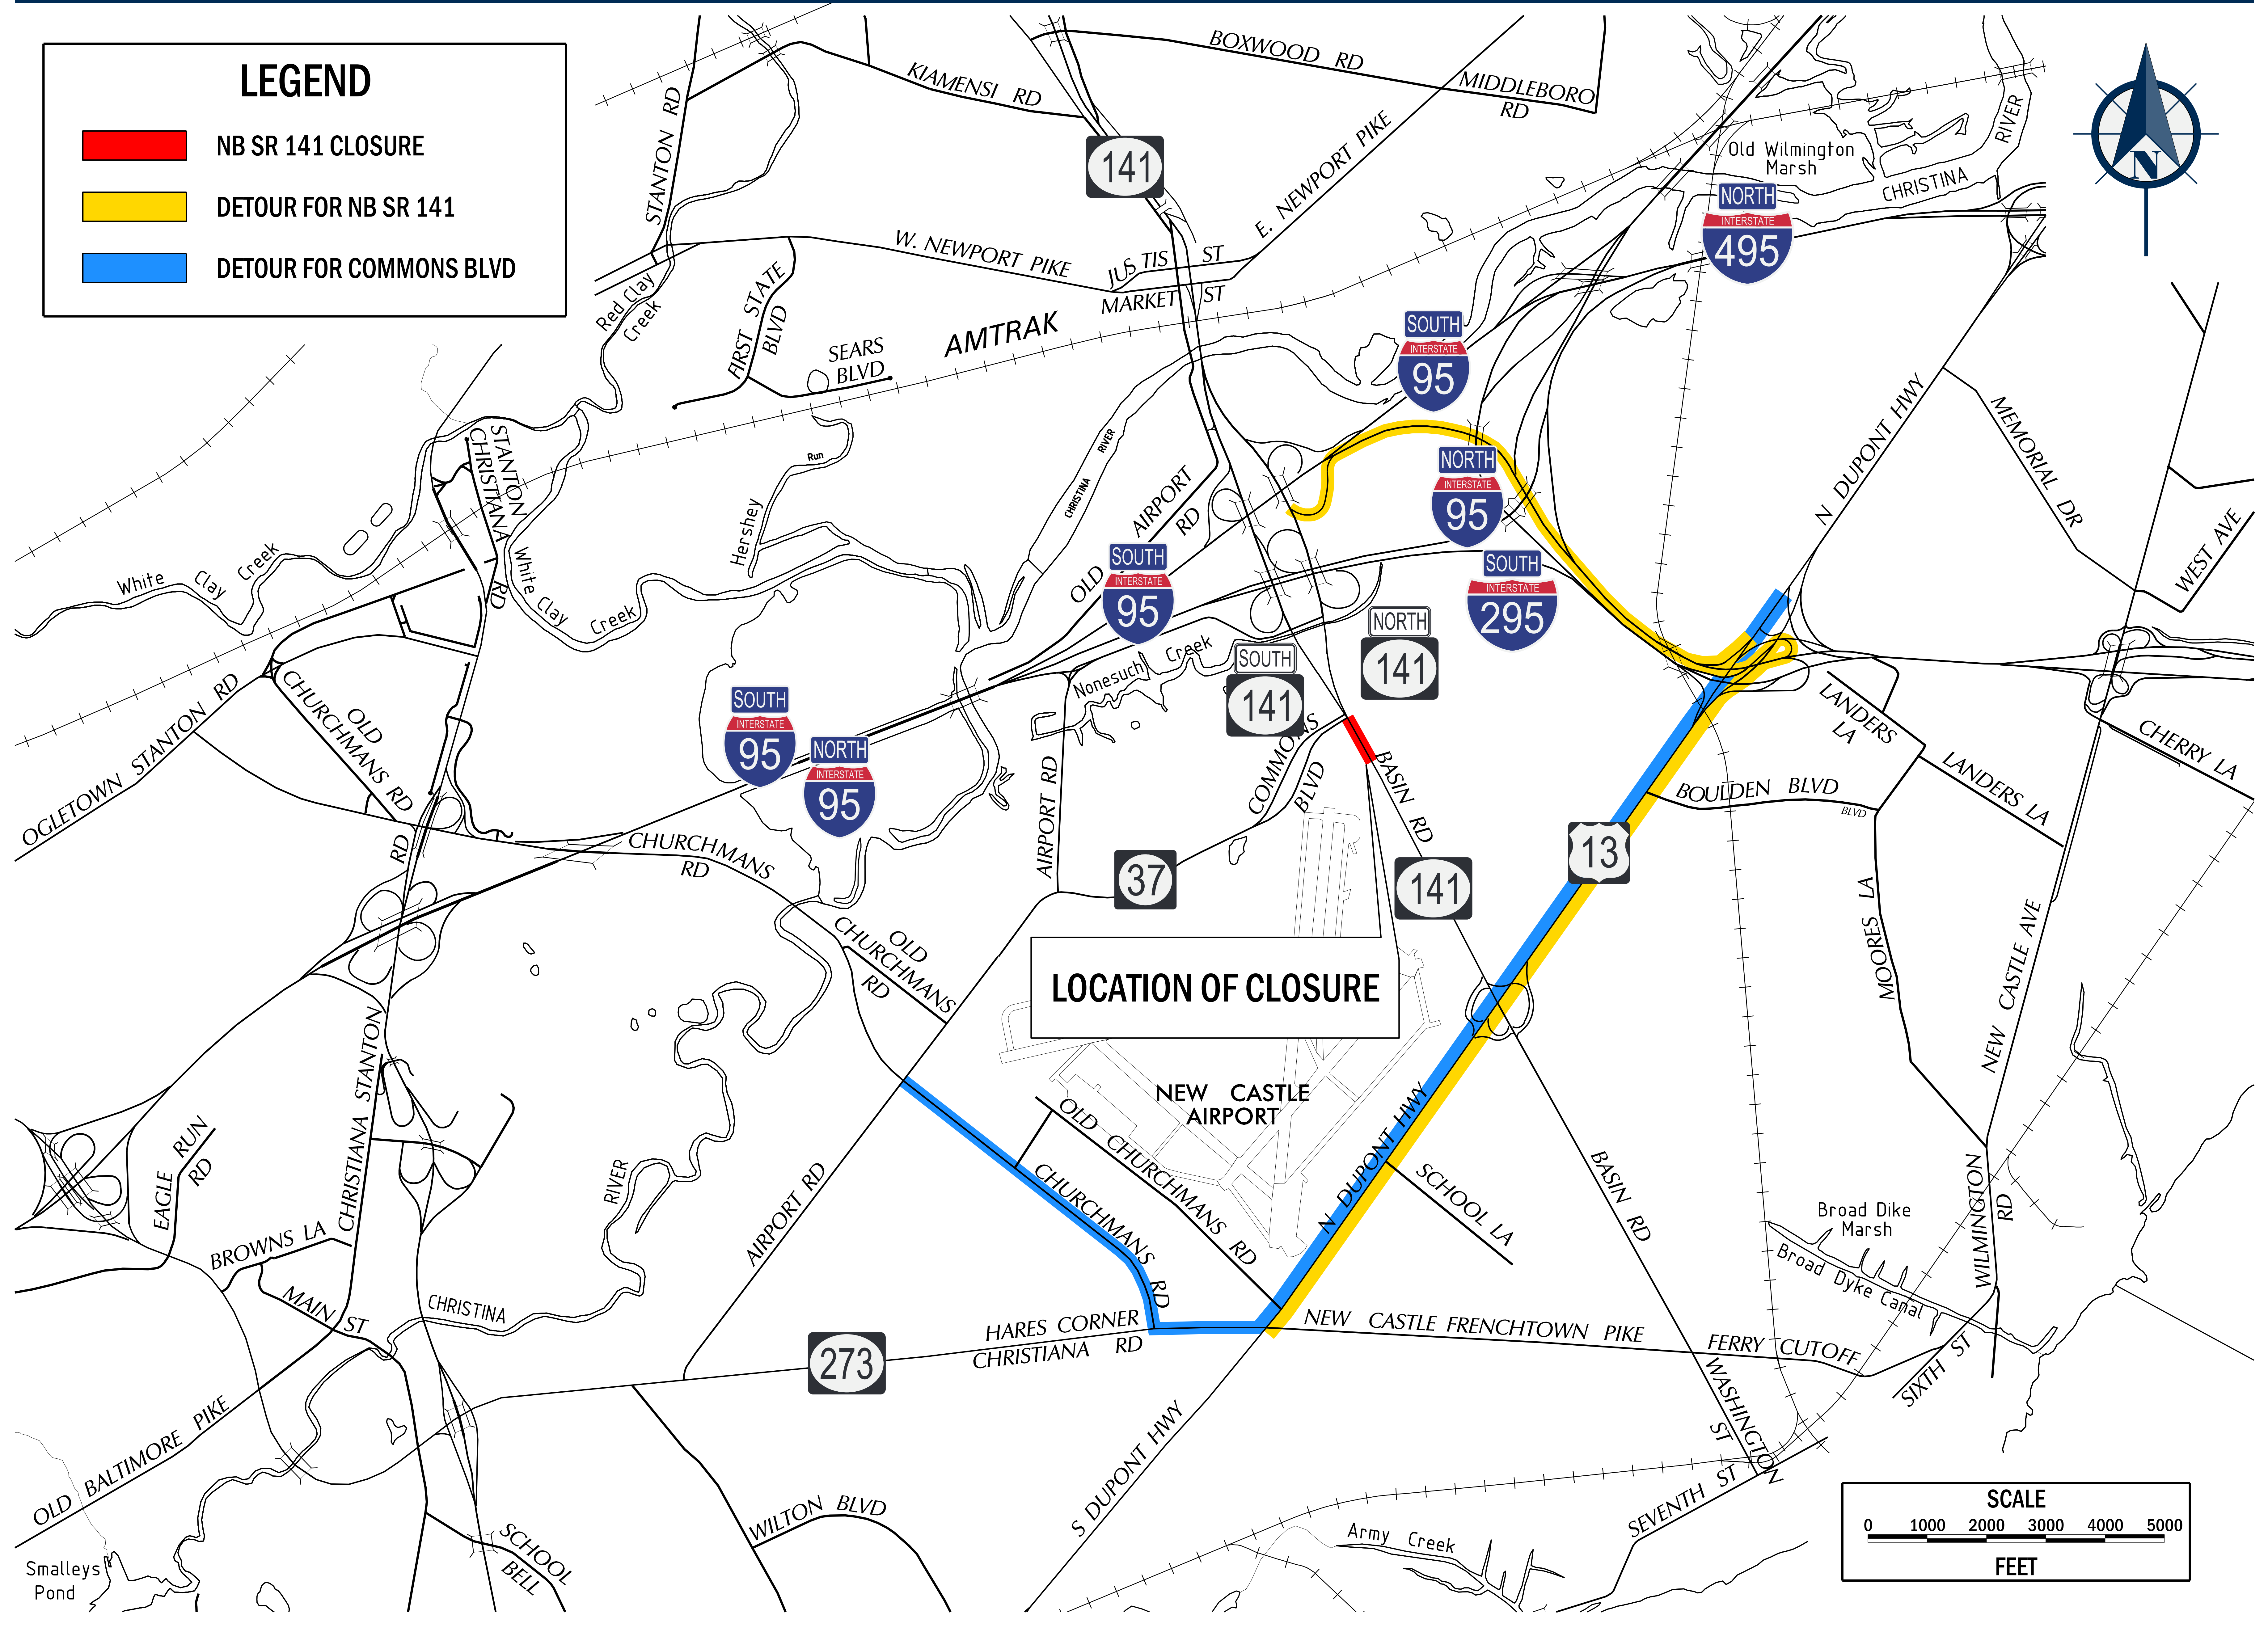

SR 141 IMPROVEMENTS, I-95 INTERCHANGE TO JAY DRIVE

DETOUR PLAN J SR 141 NB CLOSED AT SR 37

LEGEND

-  NB SR 141 CLOSURE
-  DETOUR FOR NB SR 141
-  DETOUR FOR COMMONS BLVD

LOCATION OF CLOSURE

SR 141 IMPROVEMENTS, I-95 INTERCHANGE TO JAY DRIVE - DETOUR PLAN J SR 141 NB CLOSED AT SR 37 - JUNE 2020