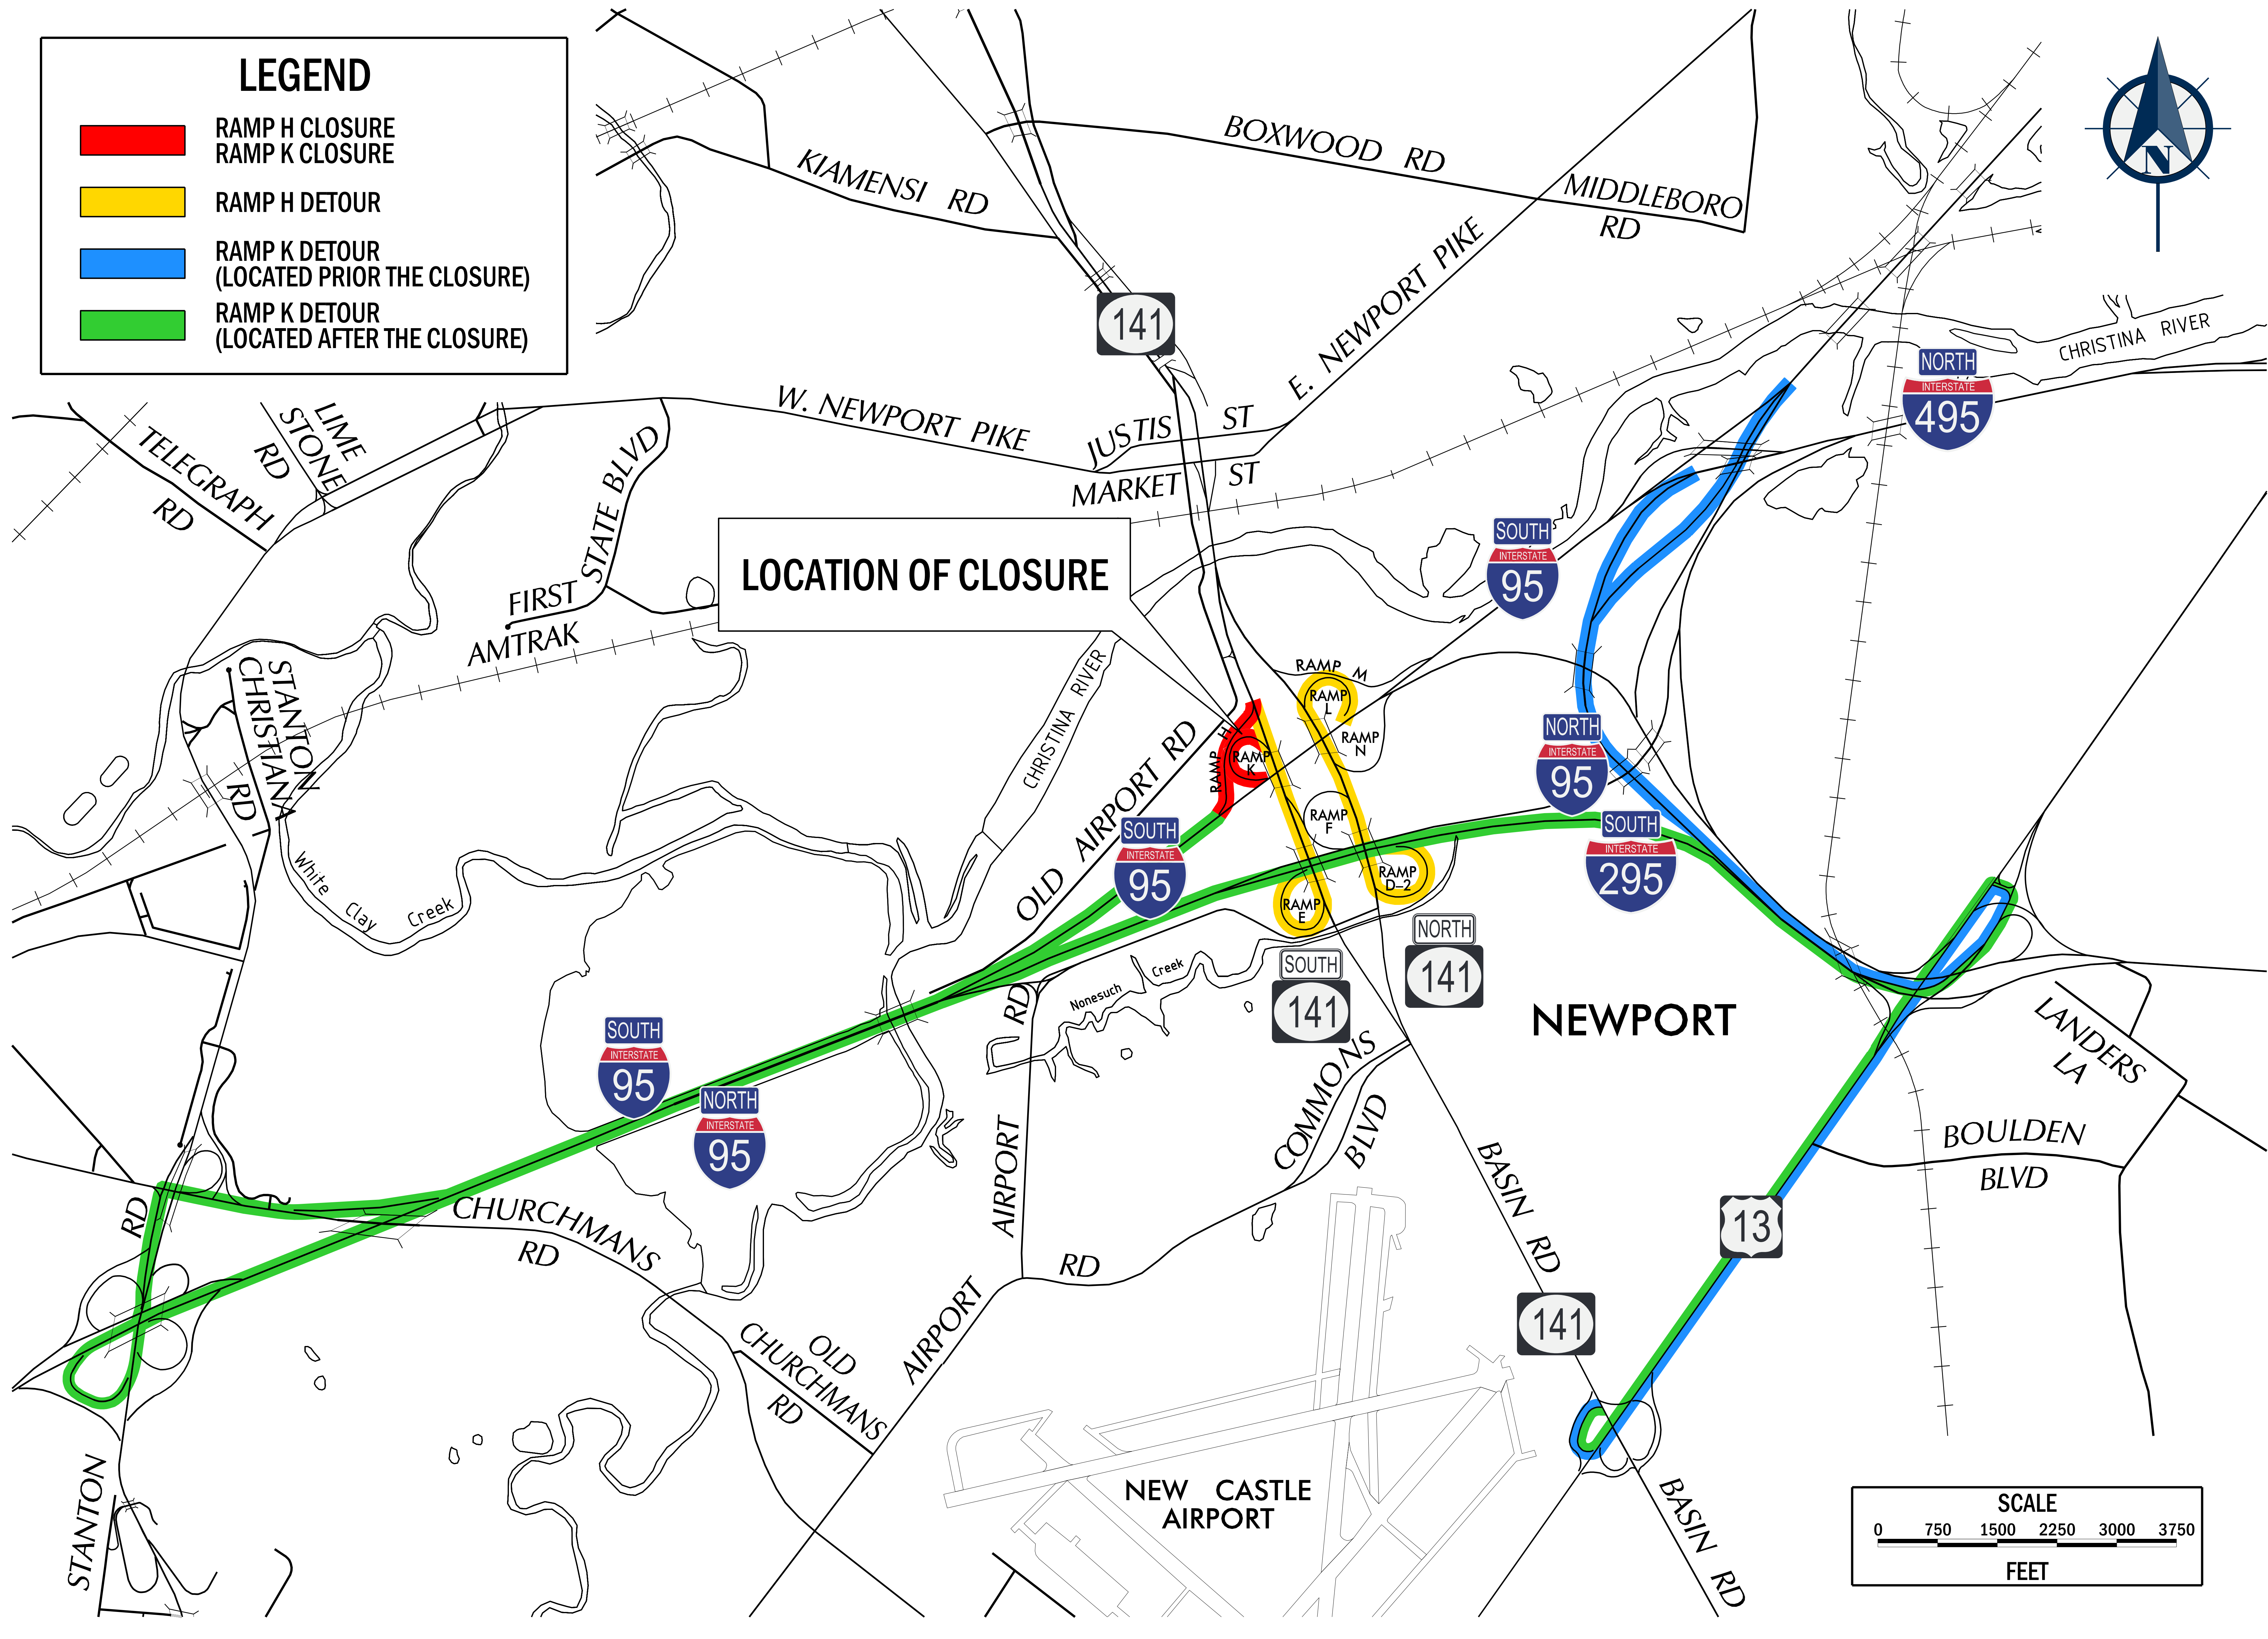

SR 141 IMPROVEMENTS, I-95 INTERCHANGE TO JAY DRIVE

DETOUR PLAN G RAMP H AND K CLOSED

LEGEND

- RAMP H CLOSURE
RAMP K CLOSURE
- RAMP H DETOUR
- RAMP K DETOUR
(LOCATED PRIOR THE CLOSURE)
- RAMP K DETOUR
(LOCATED AFTER THE CLOSURE)

SR 141 IMPROVEMENTS, I-95 INTERCHANGE TO JAY DRIVE - DETOUR PLAN G RAMP H AND K CLOSED - JUNE 2020

JUNE 2020